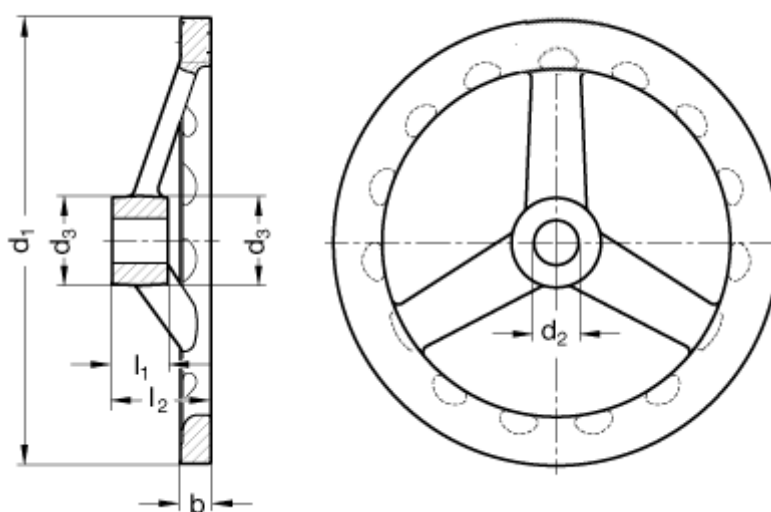

Article number: 201056307
Description: E+G Handwheel
GN 949-140-K16-A

Measures

A/F = 11
b = 10
d1 = 140
d2 = 16
d3 = 28
l1 = 18
l2 = 30,5
l3 = 71

Number of spokes = 3